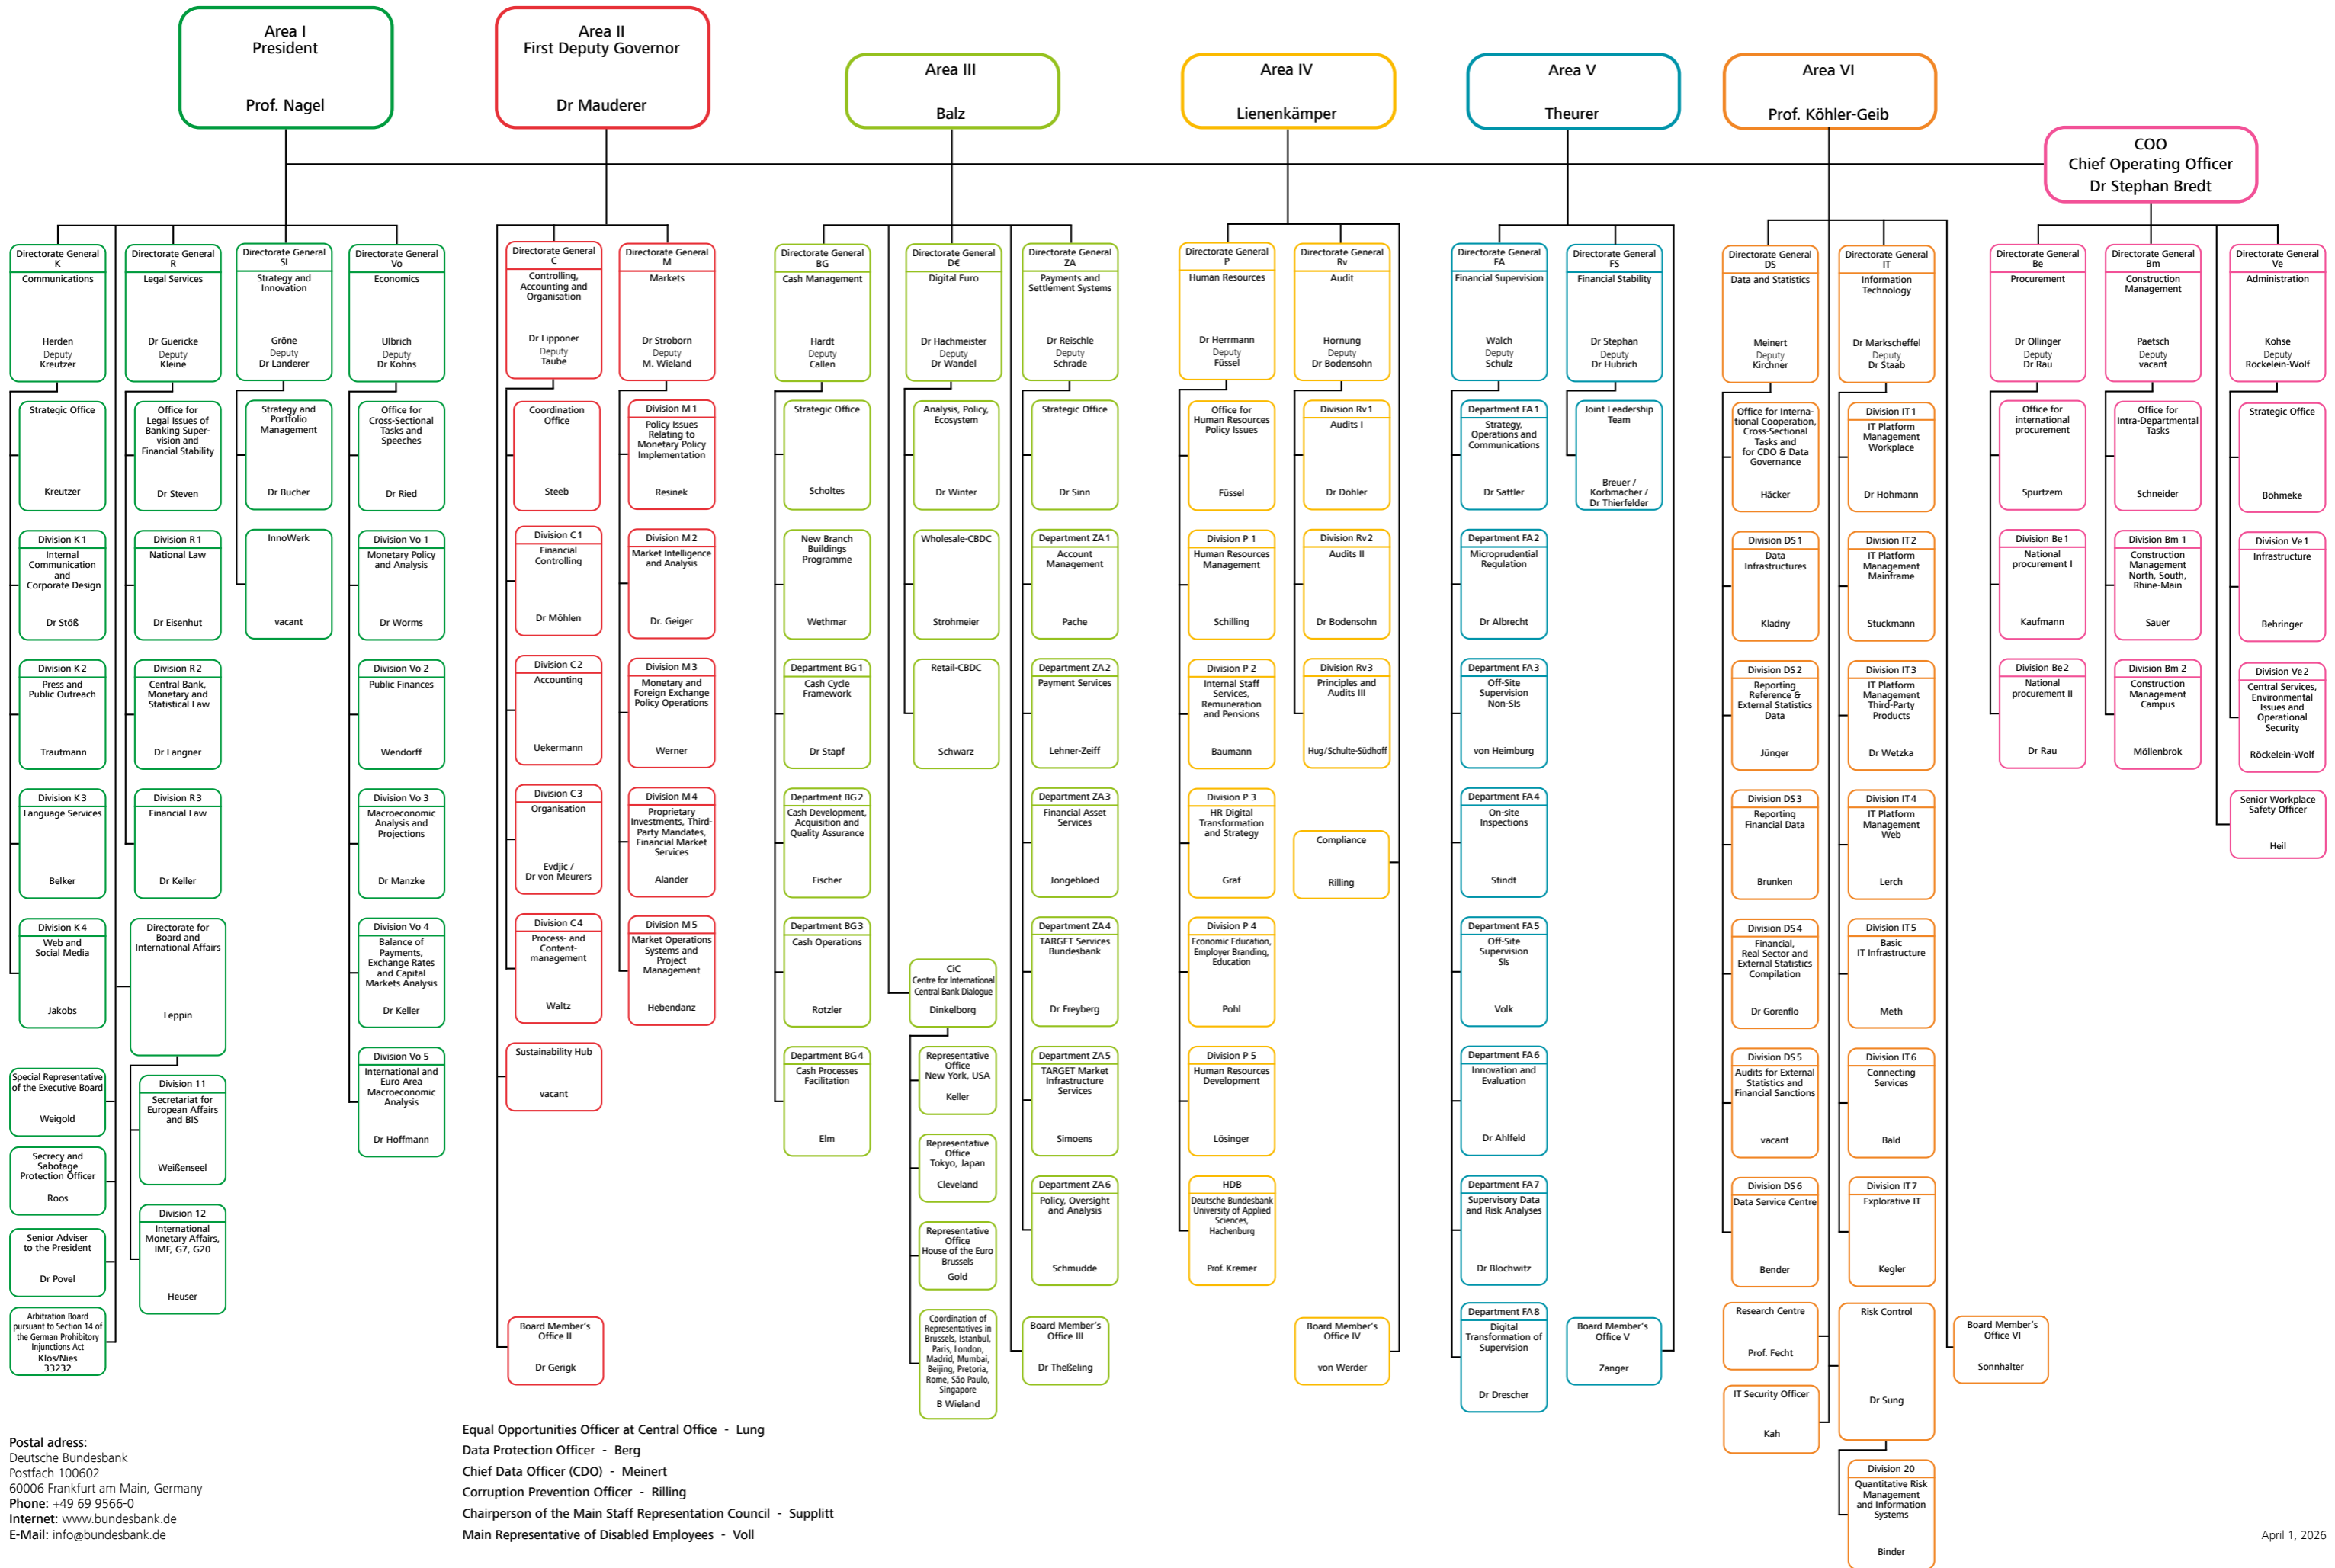

Central Office of the Deutsche Bundesbank – Organisation Chart

Postal address:
Deutsche Bundesbank
Postfach 100602
60006 Frankfurt am Main, Germany
Phone: +49 69 9566-0
Internet: www.bundesbank.de
E-Mail: info@bundesbank.de

Equal Opportunities Officer at Central Office - Lung
Data Protection Officer - Berg
Chief Data Officer (CDO) - Meinert
Corruption Prevention Officer - Rilling
Chairperson of the Main Staff Representation Council - Supplitt
Main Representative of Disabled Employees - Voll