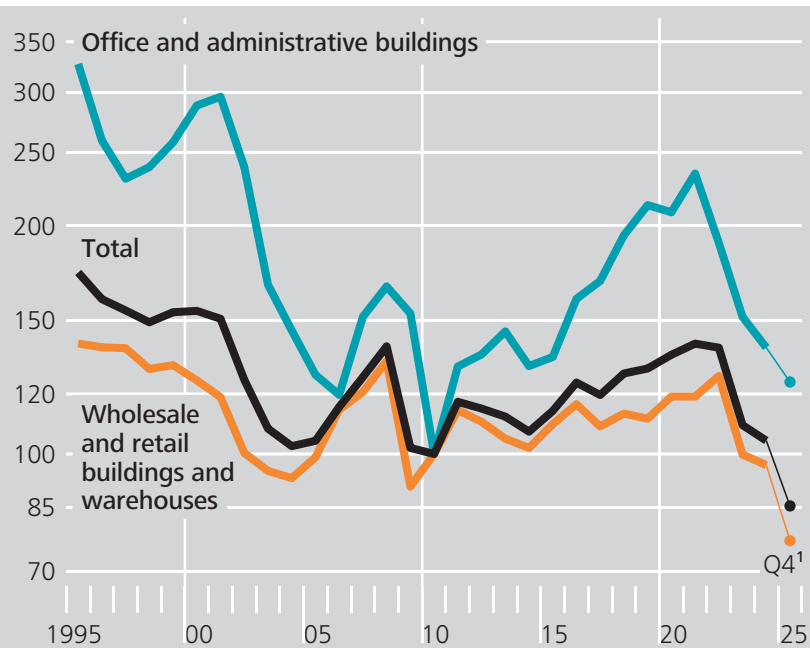

# Building permits for commercial real estate in Germany by type of property\*

2010 = 100, log scale

Source: Federal Statistical Office. \* Floor space of new buildings and existing buildings undergoing construction work. **1** Seasonally and calendar adjusted.